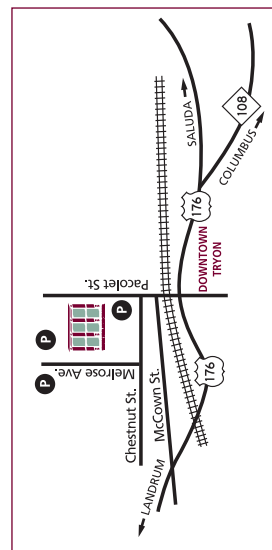

ORDER YOUR 2009/2010 SHOW TICKETS TODAY

Elisabeth von Trapp	$20 x _____	$ _____
(students $10 x _____)		$ _____
Shakespeare To Go!	$ 1 x _____	$ _____
Sentimental Journey	$20 x _____	$ _____
(students $10 x _____)		$ _____
Do-it-Yourself Messiah	free x _____	$ _____
Picasso at the Lapin Agile	$20 x _____	$ _____
Yesterday & Today	$20 x _____	$ _____
(students $10 x _____)		$ _____
George Winston	$20 x _____	$ _____
(students $10 x _____)		$ _____
Total ticket purchase:		$ _____
Donation amount:		$ _____
Total amount enclosed:		$ _____

NONPROFIT ORG.
US POSTAGE
PAID
PERMIT NO. 48

PAYMENT METHOD

Check: ☐ (payable to the Tryon Fine Arts Center)

Credit Card: ☐ Visa ☐ MasterCard

Card number: _____

Exp. Date: _____ CSV: _____
(last 3 digits on back of card)

Signature: _____

Name: _____

Address: _____

City _____ State _____ Zip _____

Phone: _____

Email: _____

Please mail your ticket order to the Tryon Fine Arts Center,
34 Melrose Avenue, Tryon, NC 28782.

**TRYON FINE
ARTS CENTER**
34 Melrose Avenue
Tryon, NC 28782
828.859.8322
www.tryonarts.org